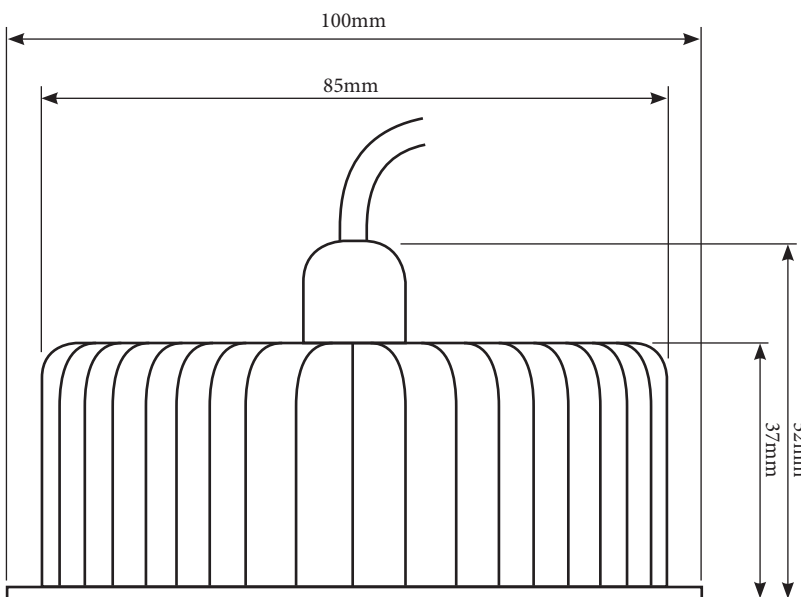

DIMENSIONS

78 Cryers Road
East Tamaki
Auckland.
NEW ZEALAND
phone: 64 9 272 5619